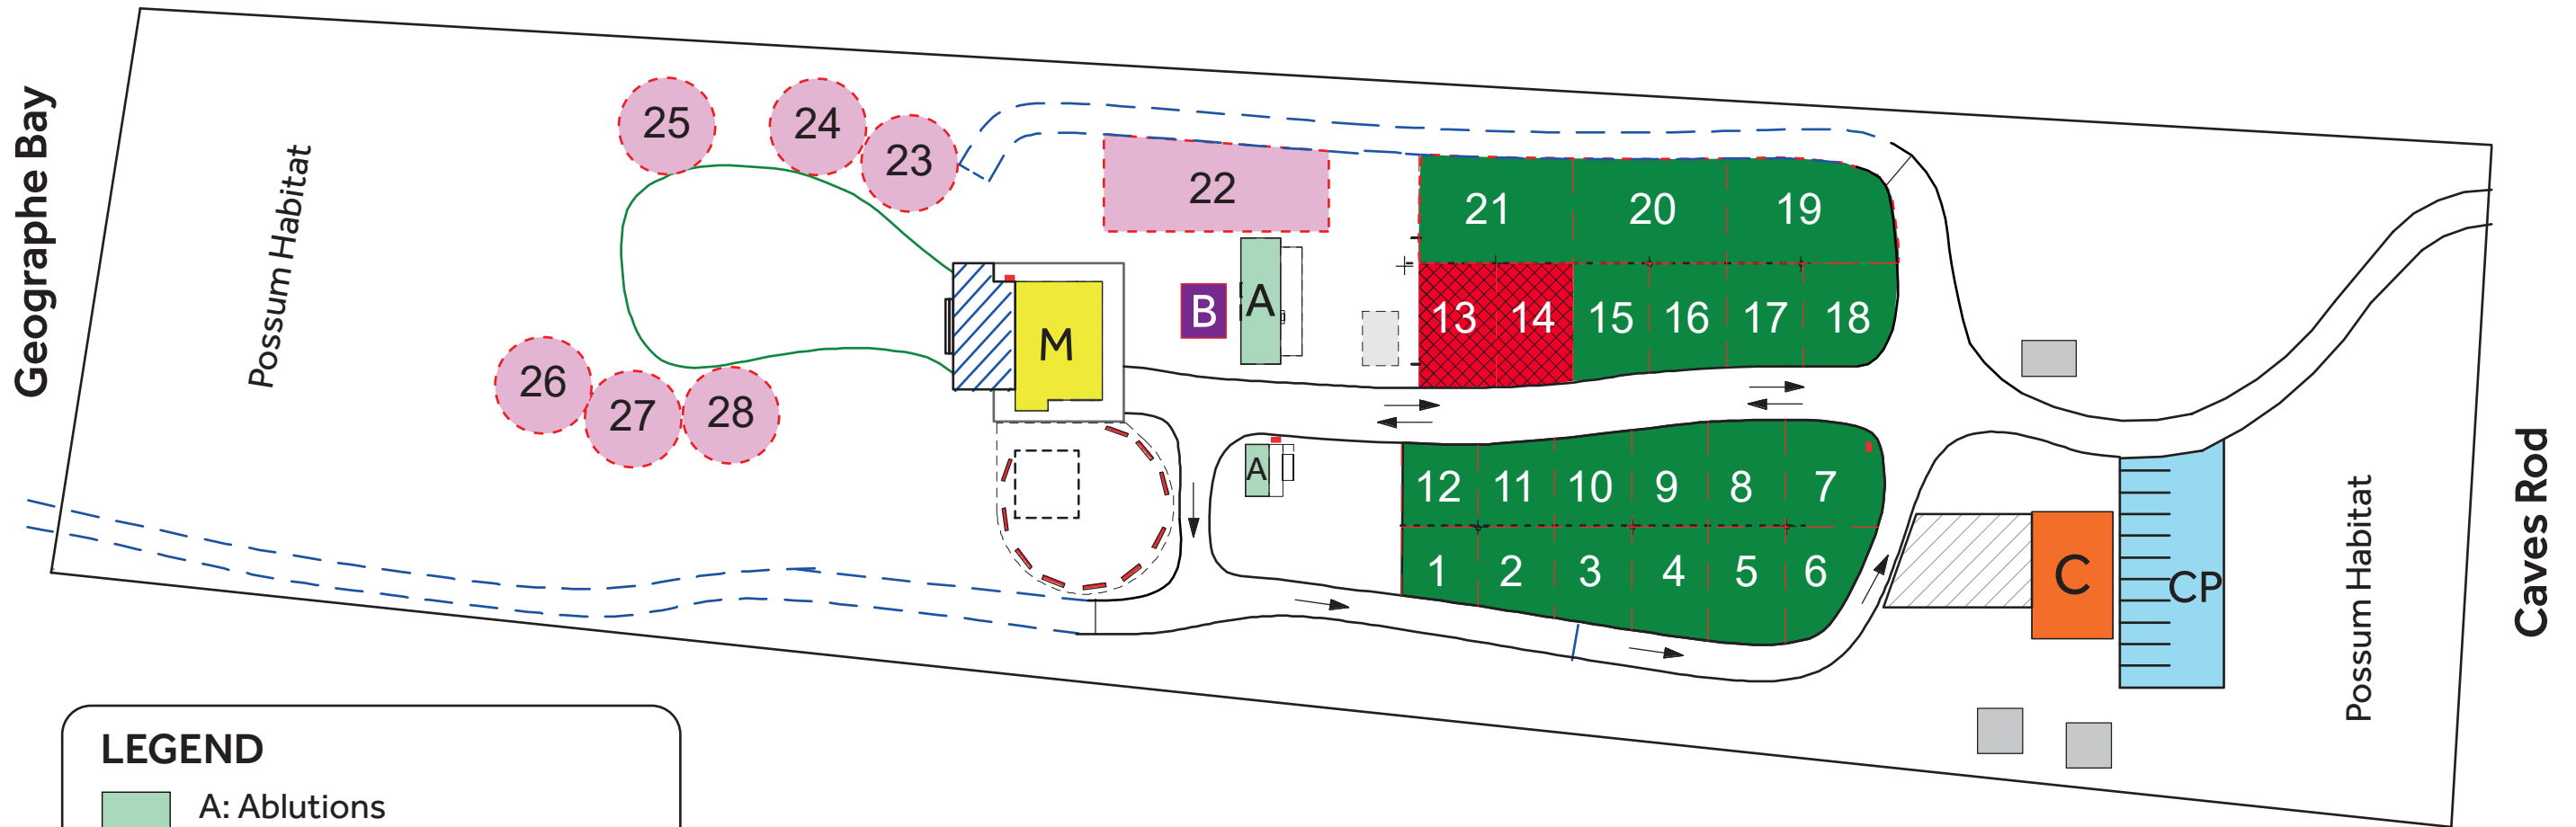

## LEGEND

- A: Ablutions
- C: Caretaker
- M: Meeting
- CP: Car park
- B: Barbeques
- Powered sites (1-21)
- Unpowered sites (22-28)
- Unavailable sites (13-14)
- F: Footpath (shown dashed)

Location: 140 Caves Road, Siesta Park, Busselton